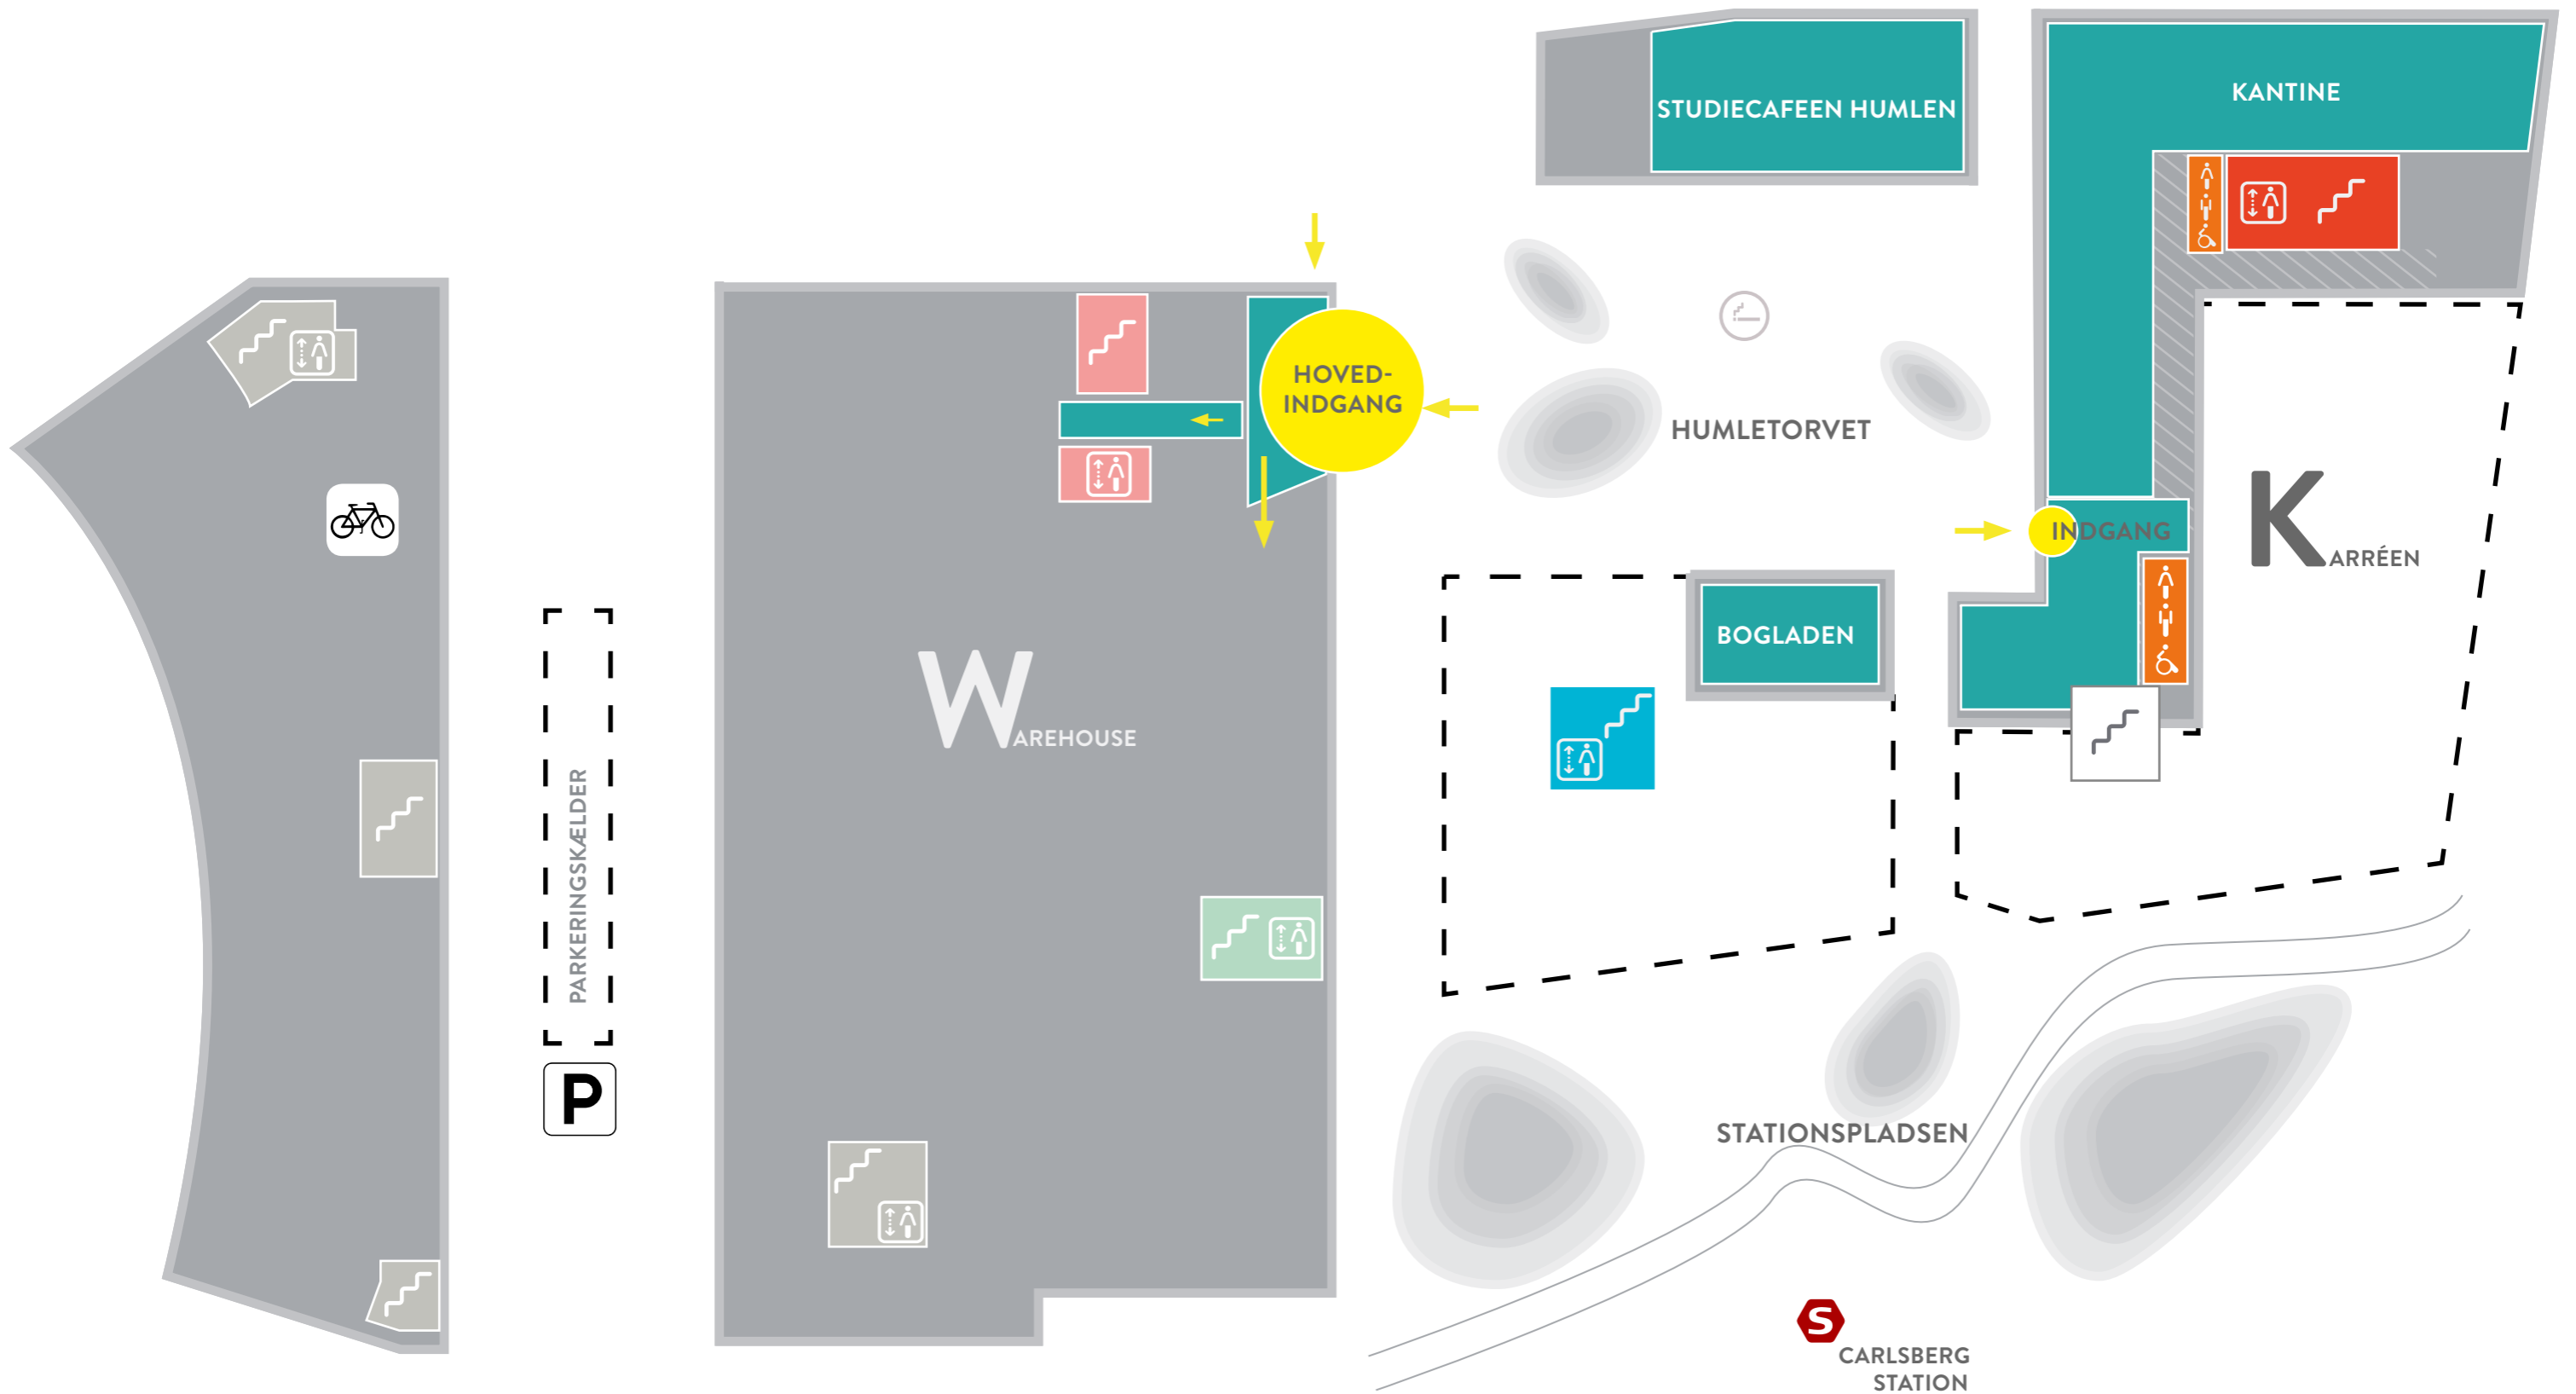

# CAMPUS CARLSBERG

N

Carlsberg station is located extremely close to UCC, and from the main entrance to the platform it will probably take 2-3 minutes to walk. From the station you can take a train to Copenhagen Central Station (Hovedbanegården) and that trip takes approximately 4 minutes. You can read more about the transportation opportunities at their website <https://www.dsb.dk/en/>.